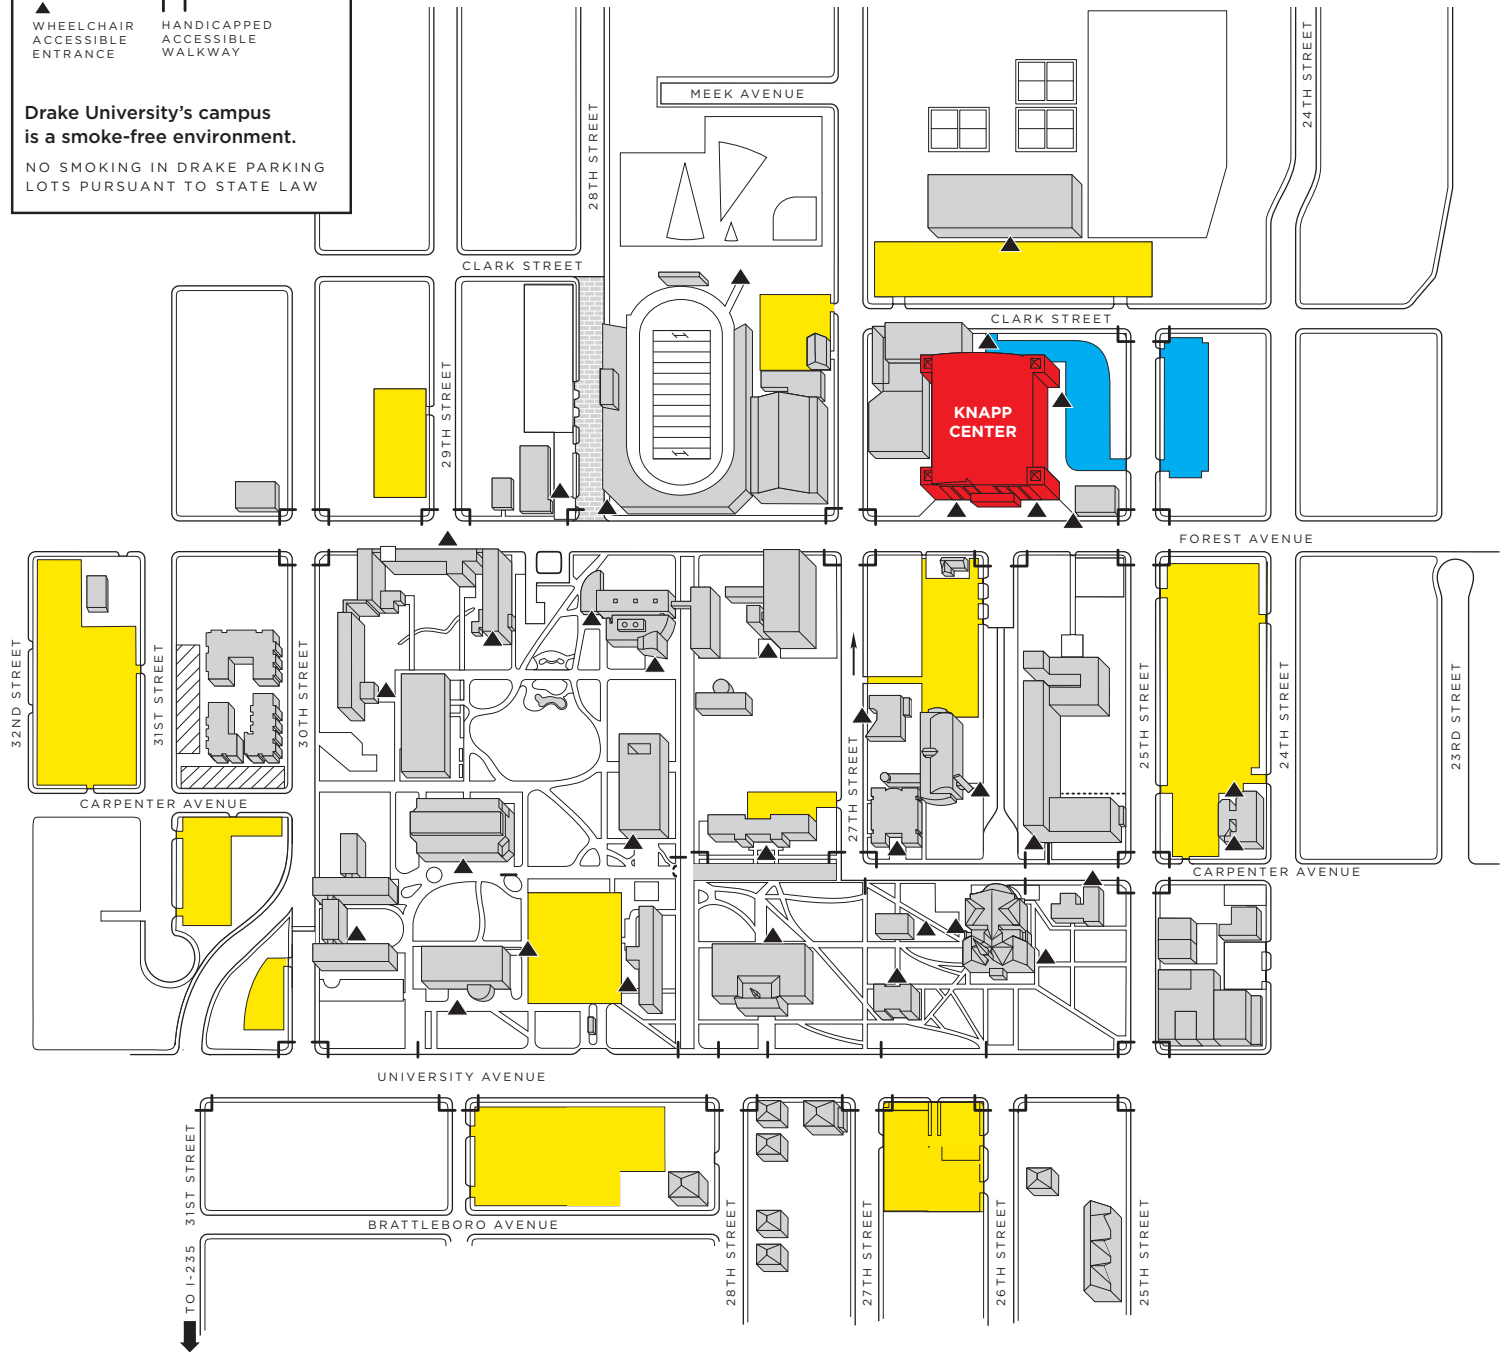

OLYMPIC HOMECOMING CELEBRATION EVENT PARKING

AUGUST 18, 2012

OPEN PARKING FOR EVENT
 LIMITED HANDICAPPED PARKING
 PLEASE ENTER FROM 25TH ST.

WHEELCHAIR ACCESSIBLE ENTRANCE
 HANDICAPPED ACCESSIBLE WALKWAY

Drake University's campus is a smoke-free environment.
 NO SMOKING IN DRAKE PARKING LOTS PURSUANT TO STATE LAW

DRIVING DIRECTIONS TO DRAKE UNIVERSITY

From the East and North

Take I-235 to the 31st Street exit, which is past the downtown area. You will see a sign that says "Exit 6 Drake University." Exit I-235 at the 31st Street exit and turn right (north). Travel approximately six blocks on 31st Street to the stoplight at University Avenue. The University is ahead and to the right (east).

From the West and South

Take I-235 east to the 31st Street exit in Des Moines. Be sure you have passed the 63rd Street exit. Exit at 31st Street and turn left (north). Travel approximately six blocks on 31st Street to the stoplight at University Avenue. The University is ahead and to the right (east).